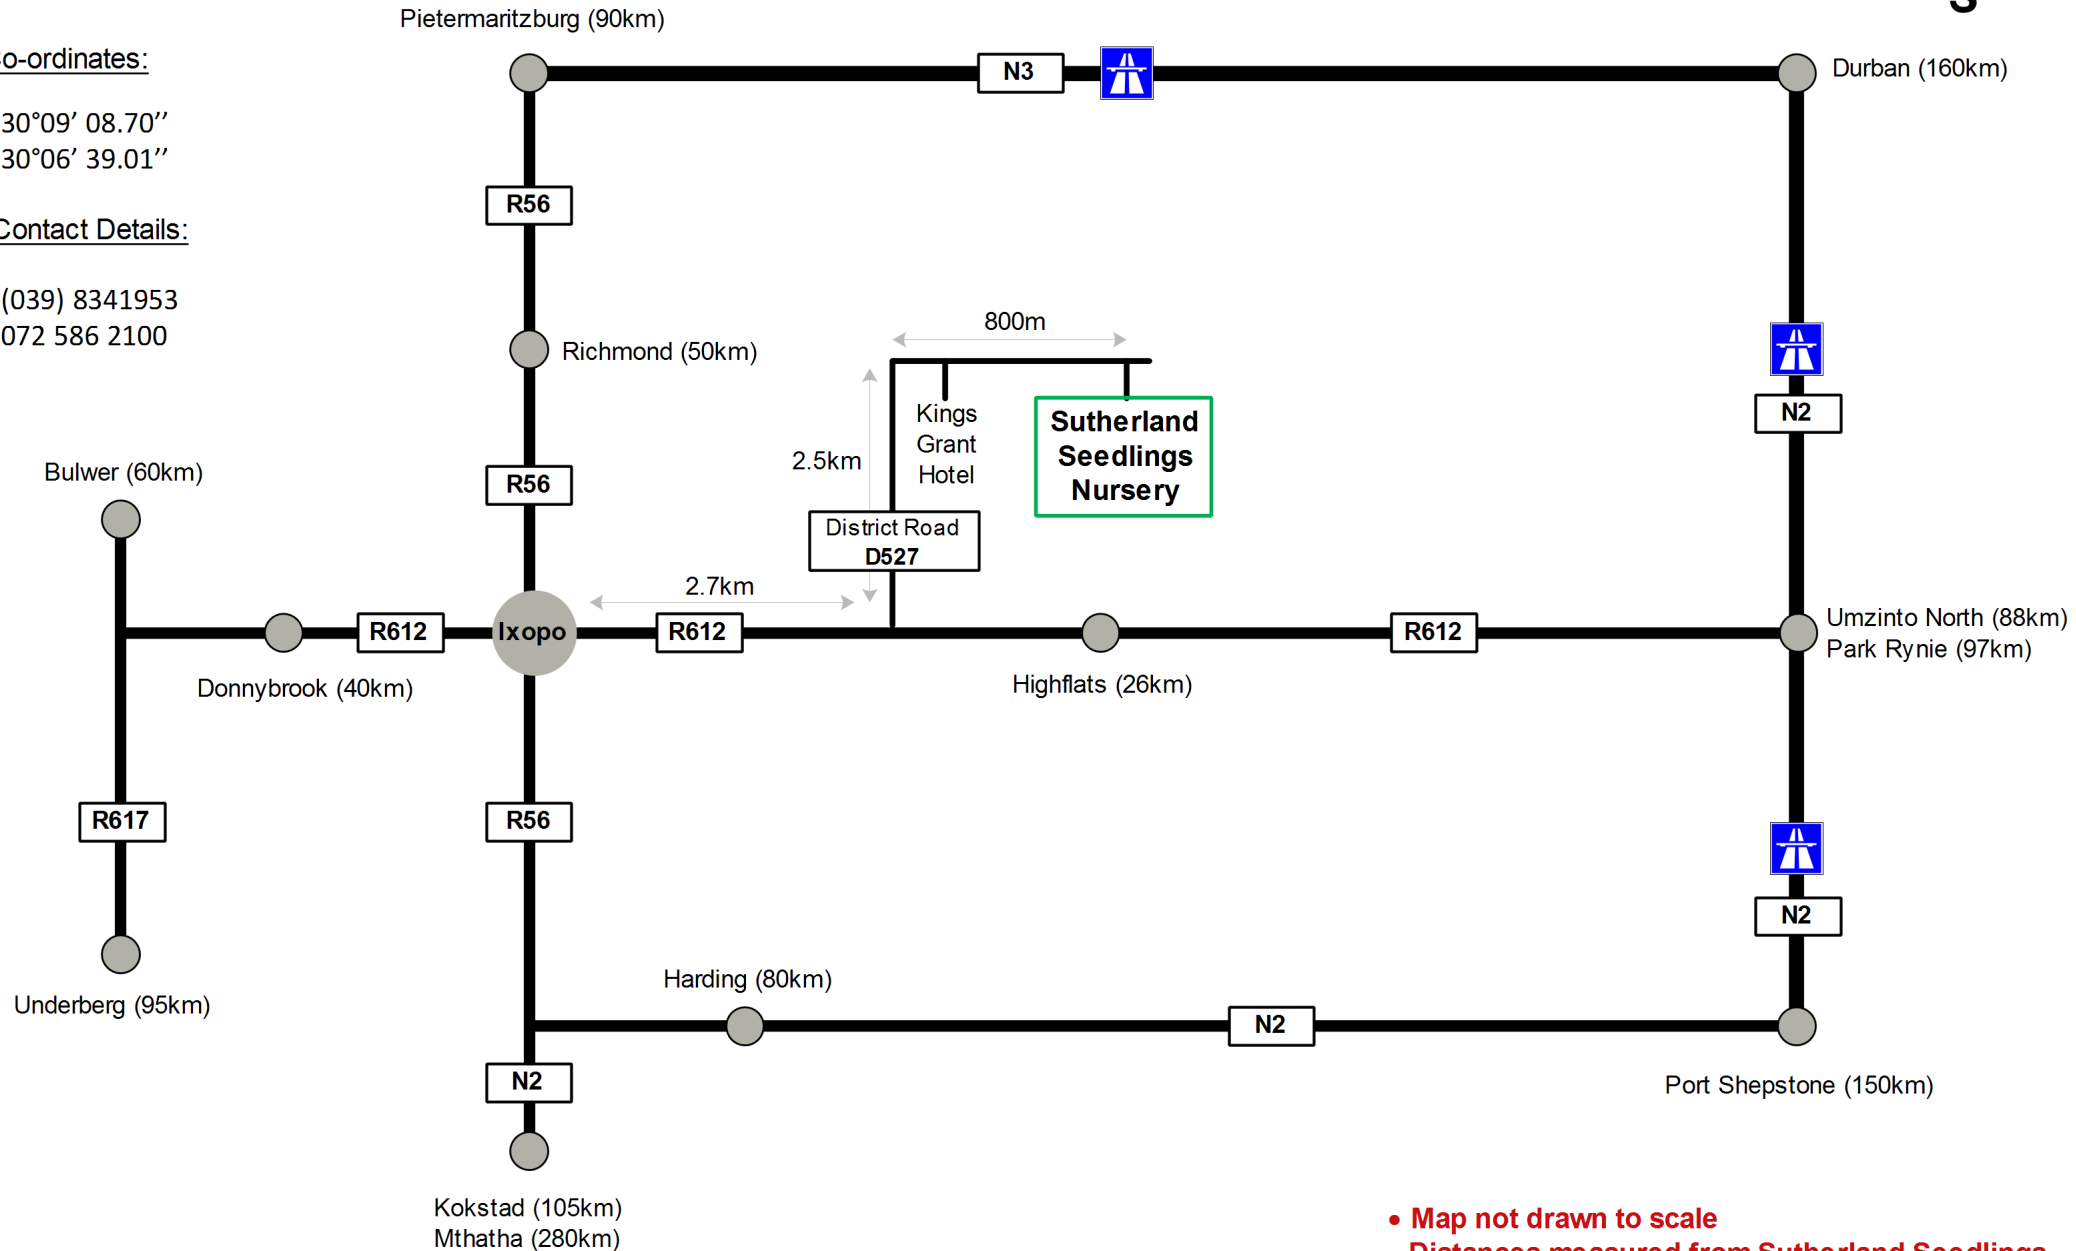

Sutherland Seedlings Directions

Sutherland Farm; Ixopo

GPS Co-ordinates:

SOUTH 30°09' 08.70"
EAST 30°06' 39.01"

Office Contact Details:

Tel: (039) 8341953
Cell: 072 586 2100

- Map not drawn to scale
- Distances measured from Sutherland Seedlings